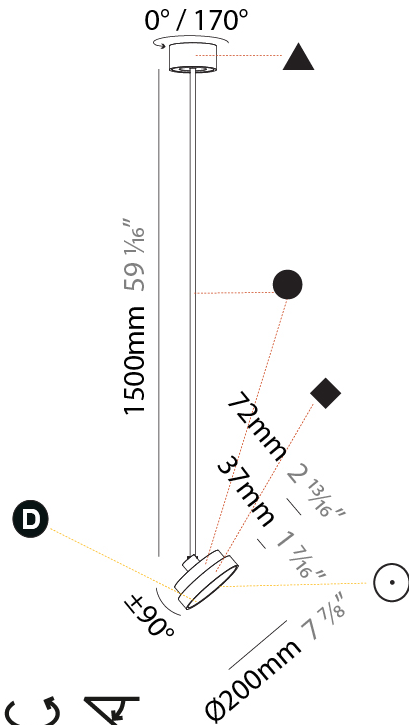

GENERAL

Series: Sign Diva Flex
Subseries: Sign Diva Flex
Brand: Prolicht
Division: Architectural
Mounting Type: Suspension
Mounting Location: Ceiling
Subcategory: Pendant

PHYSICAL

Shape: Round
Diameter (mm): 200
Diameter (in): 7 7/8
Height (mm): 1620
Height (in): 63 3/4
Light Distribution: Adjustable / Direct
Weight (kg): 2.007
Weight (lbs): 4.42
Diffuser: PMMA - Opal / Micro-Prism / Sparkling Secret / Vintage Industrial
Fixture Finish: SSR / BKV / CWI / CRY / HAB / UFT / ITA / RUA / FTG / MYG / LOD / PUS / FRO / FUP / KIA / POP / BLS / SPG / MEY / GOH / GUM / CHC / COM / ABZ / JAG / OBR / MOS / ROR
Fixture Material: Extruded Aluminum / Steel

ELECTRICAL

Lamp Type: LED (Zhaga Standard)
Input Wattage (W): 12.1
Total Output Wattage (W): 11
Dimming: Tri-Mode (Non-Dimming and Phase Dimming (120Vac only) and 0-10V Dimming)
Driver Included: Yes
Driver Location: Integrated
Driver Type: Constant Current - Universal
Driver Class: Class 2
Input Voltage (V): 120 - 277
Constant Current (MA): 350

LED

Color Temperature (°K): 2700 / 3000 / 3500 / 4000
Max. Delivered Lumen (lm): 836 / 895 / 902 / 921
Nominal Lumen (lm): 1280 / 1370 / 1382 / 1410
CRI: >90 CRI
Lamp Life (hrs): 50000

OPTICAL

Adjustability: Rotational 170°, Tilt 90°

RATINGS AND CERTIFICATIONS

Certified By: Certified for North American Standards
IP rating: IP20