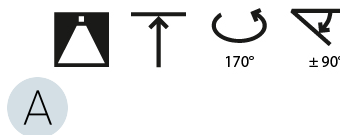

GENERAL

Series: Sign Diva Flex
Subseries: Sign Diva Flex
Brand: Prolicht
Division: Architectural
Mounting Type: Suspension
Mounting Location: Ceiling
Subcategory: Pendant

PHYSICAL

Shape: Round
Diameter (mm): 850
Diameter (in): 33 7/16
Height (mm): 1620
Height (in): 63 3/4
Light Distribution: Adjustable / Direct
Weight (kg): 2.007
Weight (lbs): 4.42
Diffuser: PMMA - Opal / Micro-Prism / Sparkling Secret / Vintage Industrial
Fixture Finish: SSR / BKV / CWI / CRY / HAB / UFT / ITA / RUA / FTG / MYG / LOD / PUS / FRO / FUP / KIA / POP / BLS / SPG / MEY / GOH / GUM / CHC / COM / ABZ / JAG / OBR / MOS / ROR
Fixture Material: Extruded Aluminum / Steel

ELECTRICAL

Lamp Type: LED (Zhaga Standard)
Input Wattage (W): 96.8
Total Output Wattage (W): 76.8
Dimming: Tri-Mode (Non-Dimming and Phase Dimming (120Vac only) and 0-10V Dimming)
Driver Included: Yes
Driver Location: Integrated
Driver Type: Constant Current - Universal
Driver Class: Class 2
Input Voltage (V): 120 - 277
Constant Current (MA): 600

LED

Color Temperature (°K): 2700 / 3000 / 3500 / 4000
Max. Delivered Lumen (lm): 9094 / 9806 / 11375 / 11617
Nominal Lumen (lm): 10753 / 11596 / 13461 / 13736
CRI: >90 CRI
Lamp Life (hrs): 50000

OPTICAL

Adjustability: Rotational 170°; Tilt 90°

RATINGS AND CERTIFICATIONS

Certified By: Certified for North American Standards
IP rating: IP20