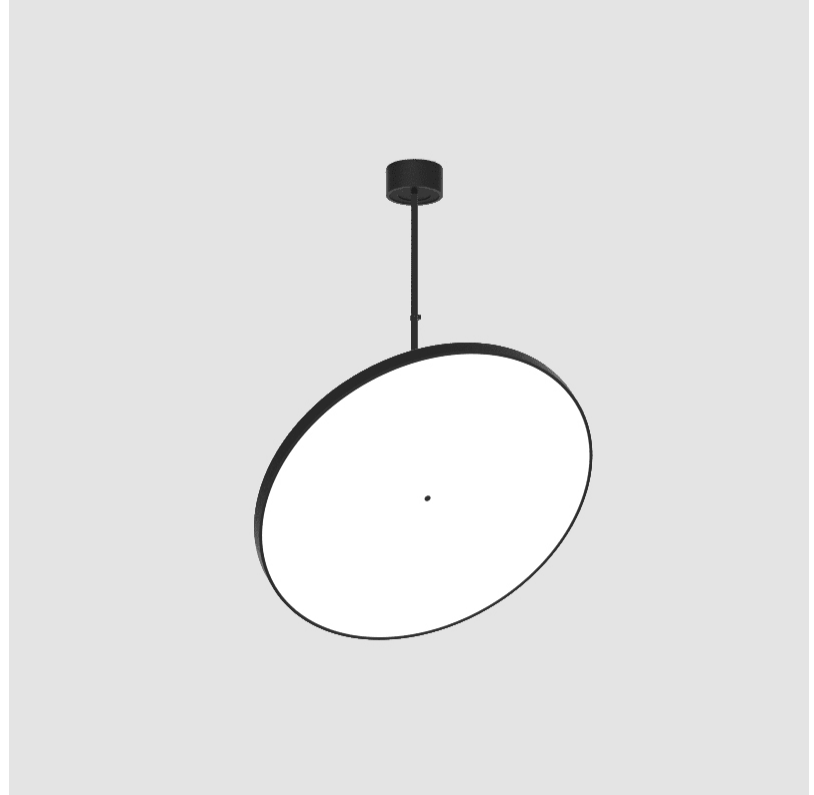

GENERAL

Series: Sign Diva Flex
Subseries: Sign Diva Flex
Brand: Prolicht
Division: Architectural
Mounting Type: Suspension
Mounting Location: Ceiling
Subcategory: Pendant

PHYSICAL

Diameter (mm): 850
Diameter (in): 33 7/16
Height (mm): 870
Height (in): 34 1/4
Light Distribution: Adjustable / Direct
Weight (kg): 9
Weight (lbs): 19.8
Diffuser: PMMA - Opal / Micro-Prism / Sparkling Secret / Vintage Industrial
Fixture Finish: SSR / BKV / CWI / CRY / HAB / UFT / ITA / RUA / FTG / MYG / LOD / PUS / FRO / FUP / KIA / POP / BLS / SPG / MEY / GOH / GUM / CHC / COM / ABZ / JAG / OBR / MOS / ROR
Fixture Material: Extruded Aluminum / Steel

ELECTRICAL

Lamp Type: LED (Zhaga Standard)
Input Wattage (W): 96.8
Total Output Wattage (W): 76.8
Dimming: Tri-Mode (Non-Dimming and Phase Dimming (120Vac only) and 0-10V Dimming)
Driver Included: Yes
Driver Location: Integrated
Driver Type: Constant Current - Universal
Driver Class: Class 2
Input Voltage (V): 120 - 277
Constant Current (MA): 600

LED

Color Temperature (°K): 2700 / 3000 / 3500 / 4000
Max. Delivered Lumen (lm): 9094 / 9806 / 11385 / 11617
Nominal Lumen (lm): 10753 / 11596 / 13461 / 13736
CRI: >90 CRI
Lamp Life (hrs): 50000

OPTICAL

RATINGS AND CERTIFICATIONS

Certified By: Certified for North American Standards
IP rating: IP20