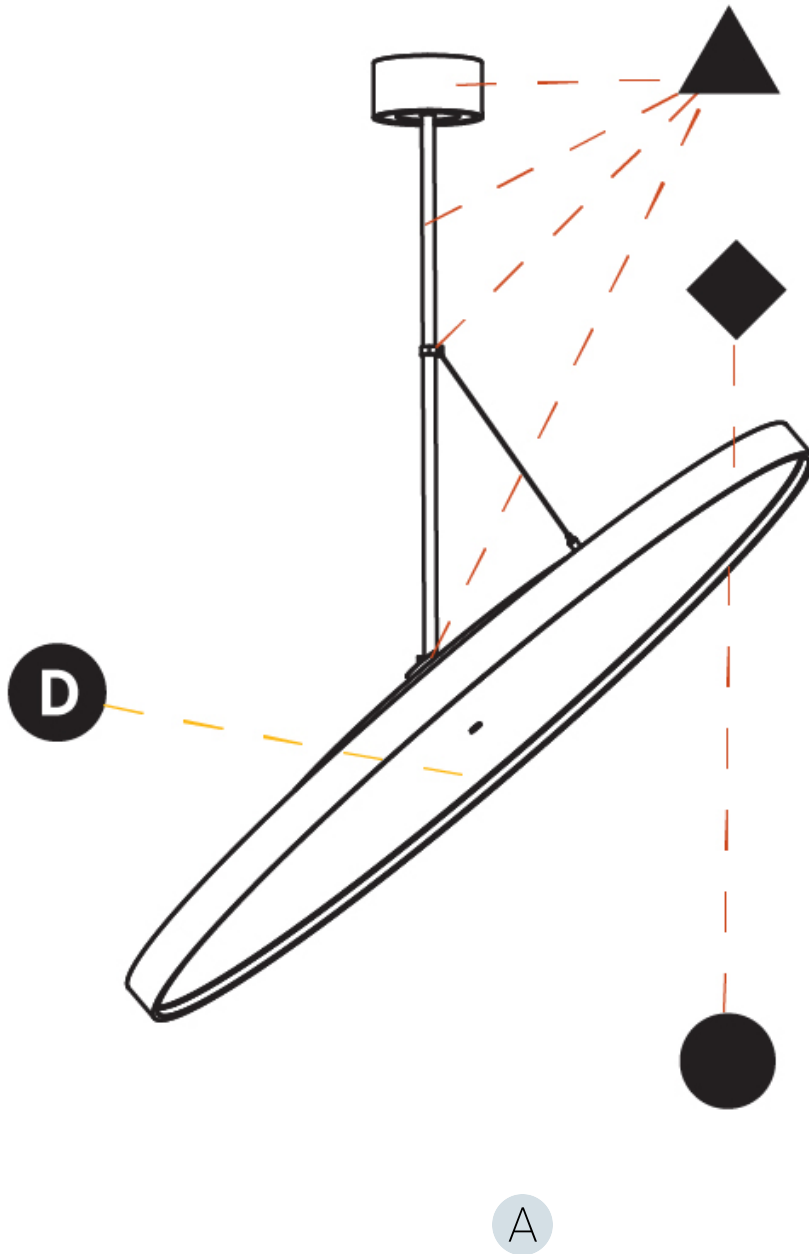

SIGN DIVA FLEX KORONA SUSPENSION

A30869-

PROJECT	_____
TYPE	_____
SPECIFIER	_____
QUANTITY	_____
DATE	_____